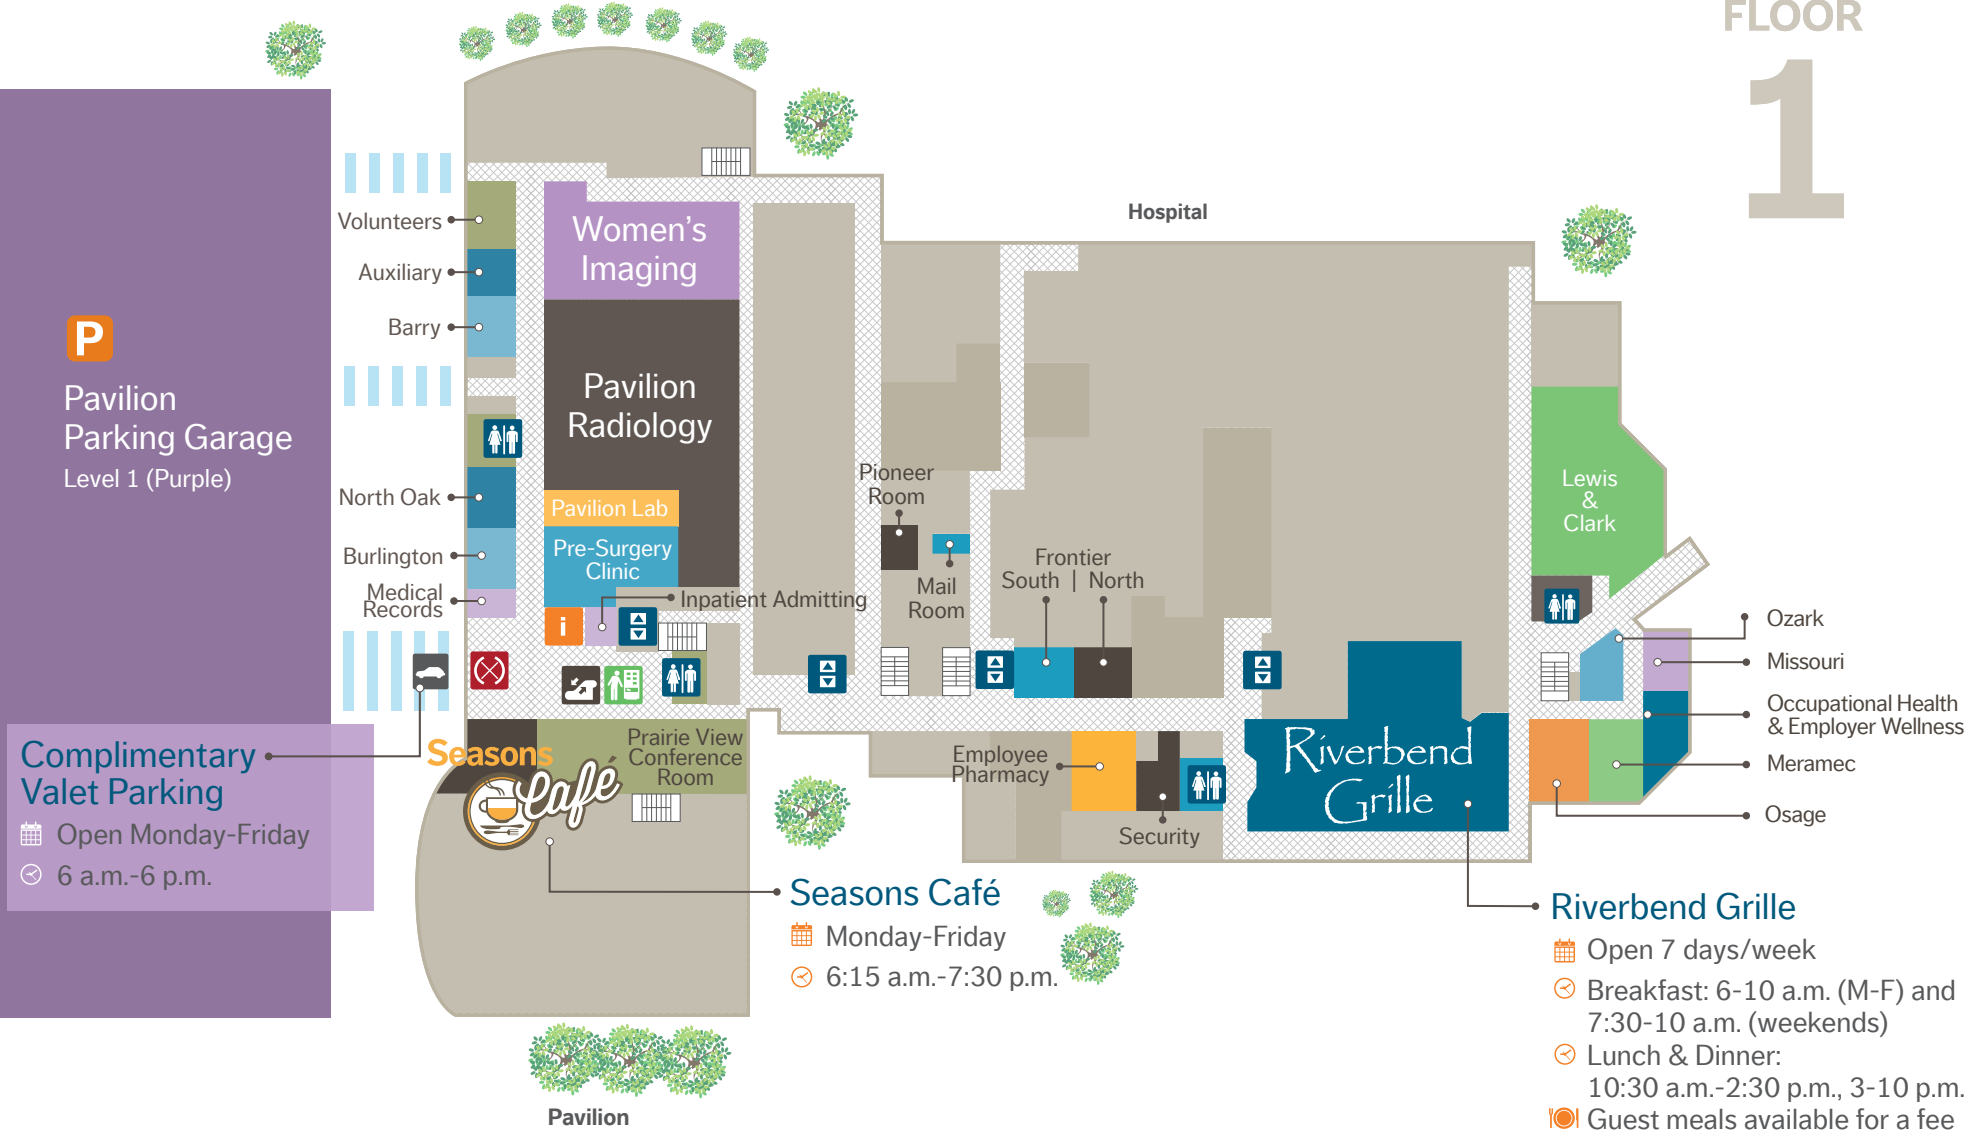

PAVILION & HOSPITAL

FLOOR

1

PAVILION & HOSPITAL

FLOOR 2

P

Pavilion
Parking Garage
Level 2 (Green)

Seasons Express
Coffee and baked goods
 ☰ Mon.-Fri.
 ⌚ 5:30-11:30 a.m.

Gift Shop
 ☰ Mon.-Fri., 9:30 a.m.-7 p.m.
 Sat., 10a.m.-4 p.m.
 Sun., Noon-4 p.m.

Chapel
 ☰ Open 24/7

P Parking Garage

PAVILION

FLOOR

3

PAVILION

FLOOR

8

PAVILION

FLOOR

9

Walkway
To Hospital
(9th Floor)

PAVILION & HOSPITAL

FLOOR

10

Walkway
To Hospital
(10th Floor)

PAVILION & HOSPITAL

FLOOR

11

PAVILION & HOSPITAL

FLOOR

12

PAVILION & HOSPITAL