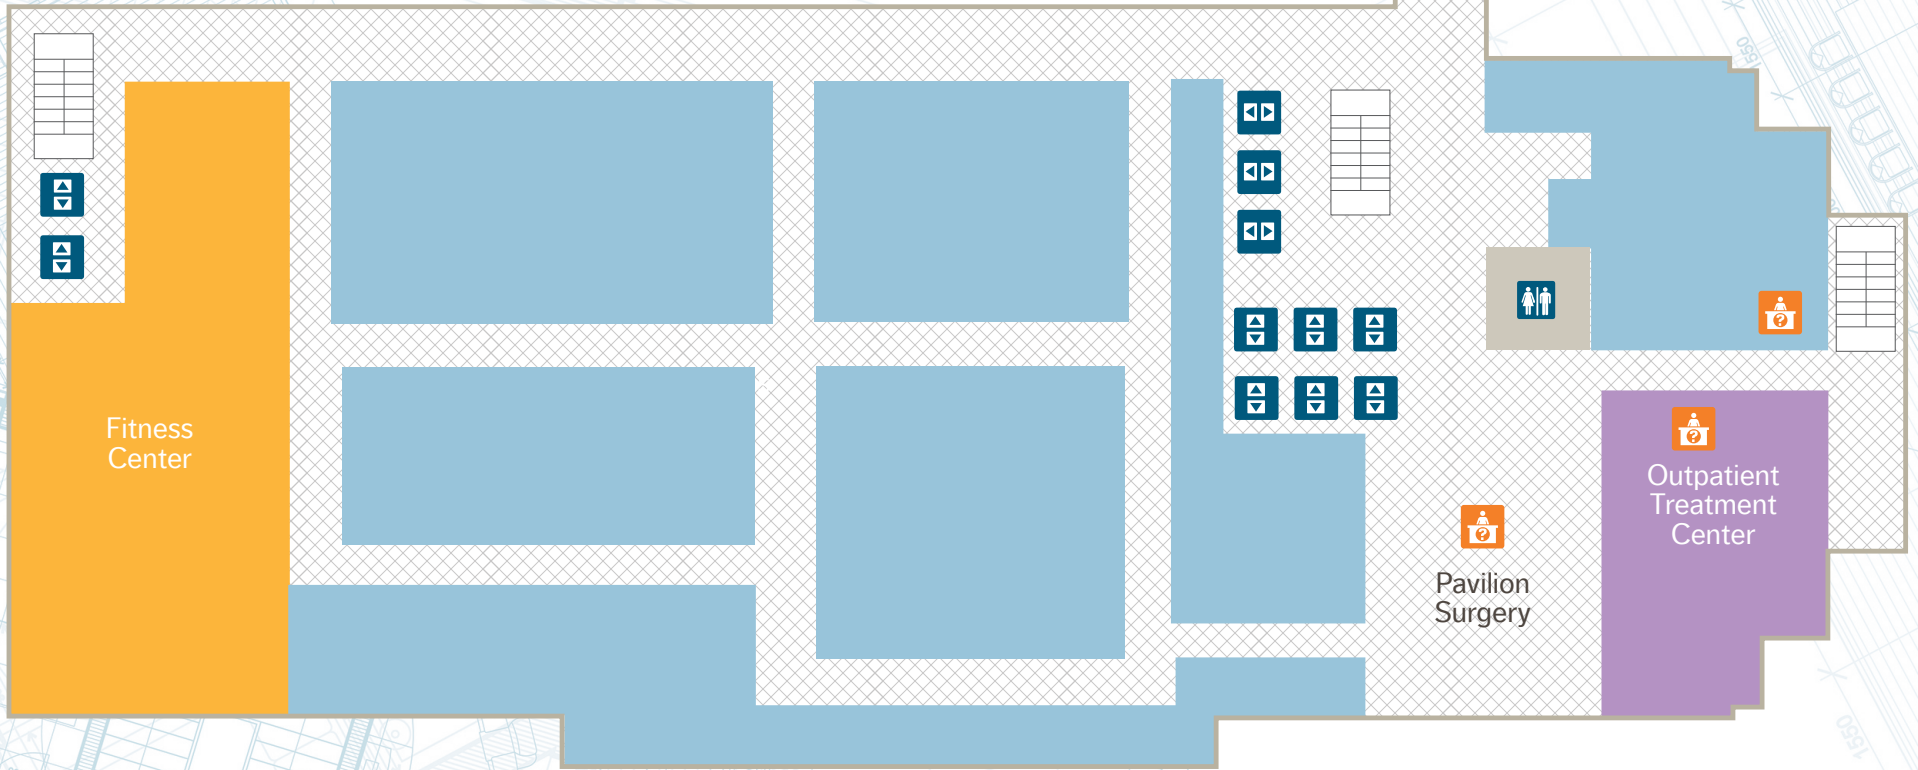

PAVILION

FLOOR

3