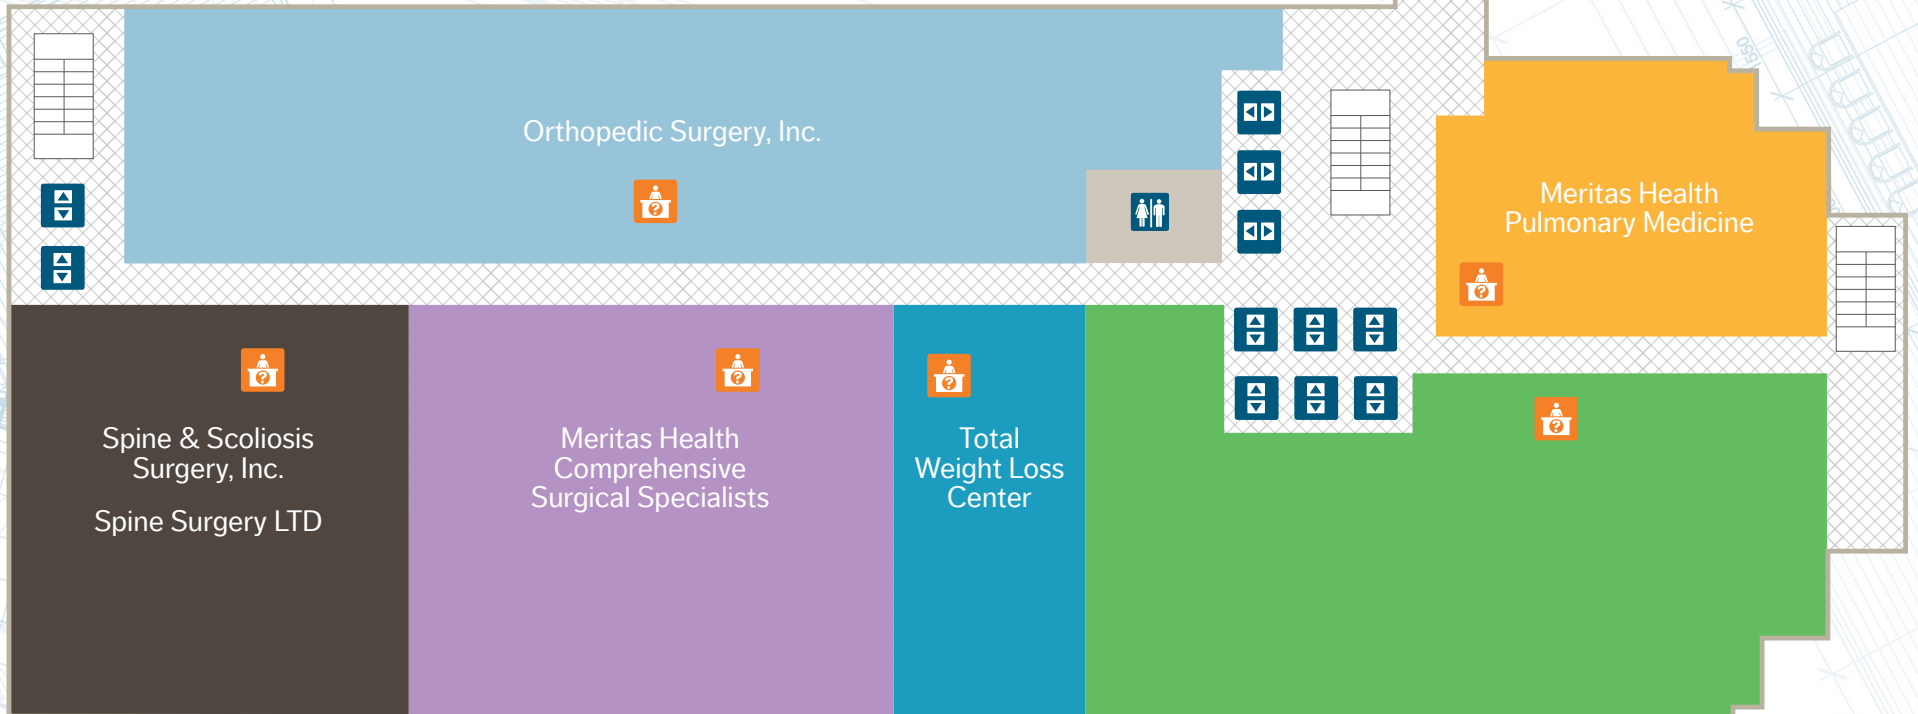

PAVILION

FLOOR

6